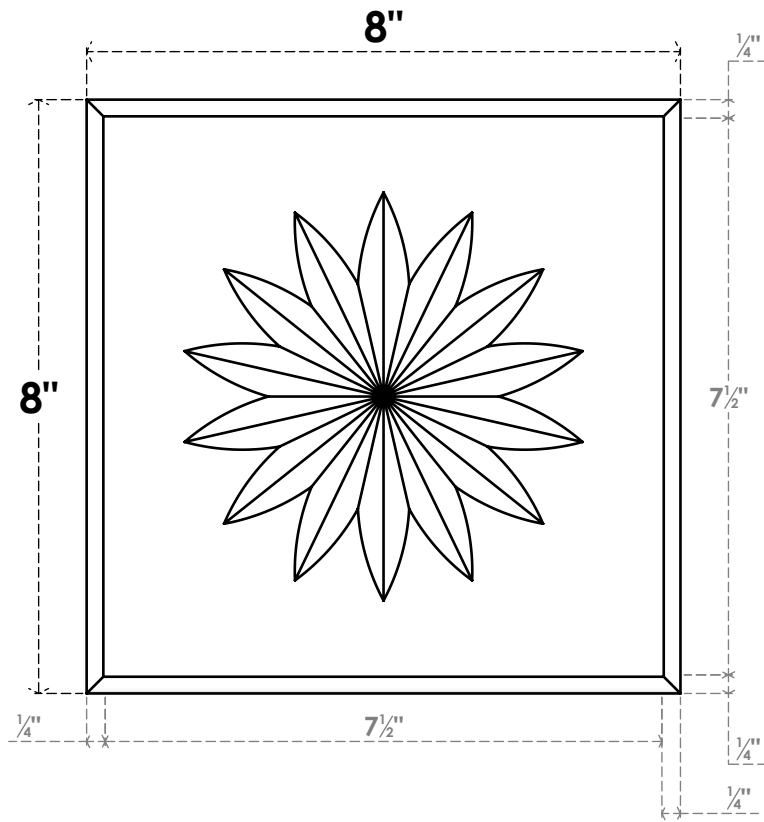

ROSP080X080X100SDG11

8"W X 8"H X 1"P STANDARD SEDGWICK FLOWER ROSETTE WITH ROUNDED EDGE, ARCHITECTURAL GRADE PVC

FRONT

SIDE

EKENA MILLWORK
2300 WEST MAIN ST.
CLARKSVILLE, TX 75426
TOLL FREE: 866-607-0453
WWW.EKENAMILLWORK.COM