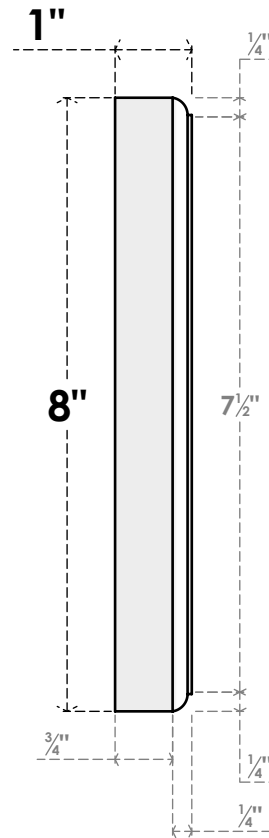

ROSP080X080X100SDG11

8"W X 8"H X 1"P STANDARD SEDGWICK FLOWER ROSETTE WITH ROUNDED EDGE, ARCHITECTURAL GRADE PVC

FRONT

SIDE

EKENA MILLWORK
2300 WEST MAIN ST.
CLARKSVILLE, TX 75426
TOLL FREE: 866-607-0453
WWW.EKENAMILLWORK.COM

NOTES

1. INSTALLATION TO BE COMPLETED IN ACCORDANCE WITH MANUFACTURER'S SPECIFICATIONS.
2. DRAWING MAY NOT BE TO SCALE
3. THIS DRAWING IS INTENDED FOR DESIGN AND PLANNING PURPOSES ONLY.
4. ALL INFORMATION CONTAINED HEREIN WAS CURRENT AT THE TIME OF DEVELOPMENT BUT MUST BE REVIEWED AND APPROVED BY THE PRODUCT MANUFACTURER TO BE CONSIDERED ACCURATE.
5. ARCHITECTURAL GRADE PVC PRODUCTS ARE MADE FROM EXPANDED CELLULAR PVC AND COME NATURALLY WHITE BUT MAY BE PAINTED